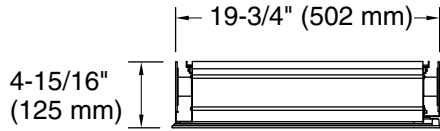

Technical Information

All product dimensions are nominal.

Lighting included: No

Notes

Install this product according to the installation instructions.