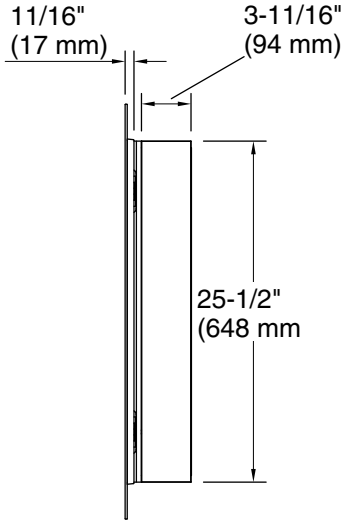

## Features

- 4" (102 mm) -deep shelves offer more room for larger jars, bottles, and grooming supplies
- Two adjustable tempered-glass shelves offer additional bathroom storage
- Full-overlay mirrored door with flat edges and rounded corners
- Mirrored interior
- Three-way adjustable slow-close hinges with 105° opening capability for easy cabinet access
- Easy-hang bracket mounts cabinet securely and simplifies surface-mount applications
- Includes side mirror kit for surface-mount installation

## Installation

- Surface-mount or recessed
- Can be installed with left- or right-hand swing
- Includes mounting hardware for surface or recessed installation

### Technical Information

All product dimensions are nominal.

Lighting included: No