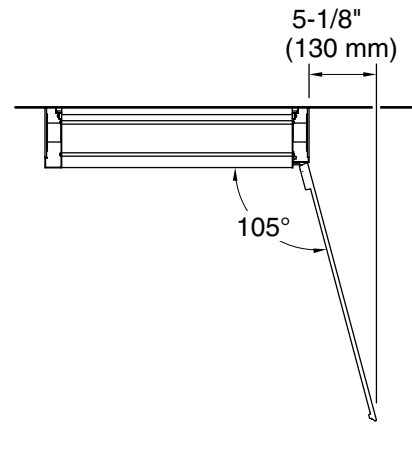

Technical Information

All product dimensions are nominal.

Lighting included: No

Notes

Install this product according to the installation instructions.