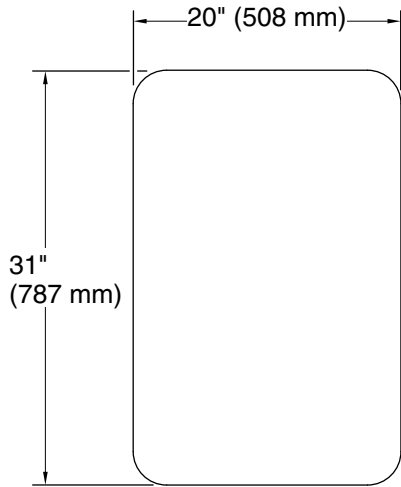

Technical Information

All product dimensions are nominal.

Lighting included: No

Notes

Install this product according to the installation instructions.