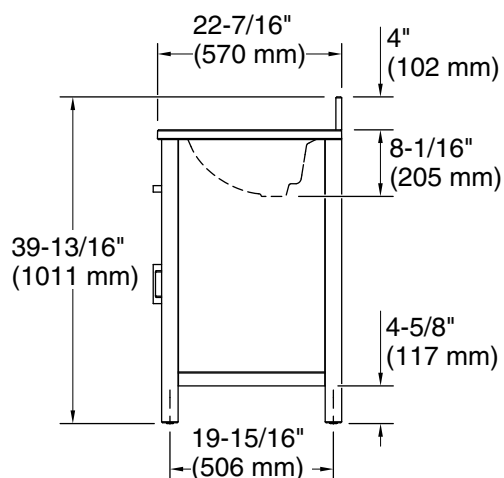

Technical Information

All product dimensions are nominal.

Lighting included: No

Notes

Install this product according to the installation instructions.

Select the type of fastener based upon the wall material. Two 250 lb (113.4 kg) minimum load bearing fasteners are recommended.