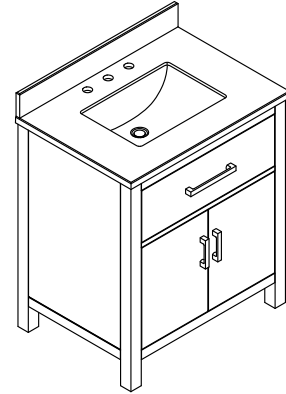

Features

- Set includes cabinet, precut quartz vanity top, backsplash, sink, cabinet hardware
- Convenient tilt-down drawer for storing smaller, frequently-used items
- Three-way adjustable slow-close door hinges for easy cabinet access
- 20-1/2" (521 mm) cabinet interior provides ample storage space
- Finish-matched cabinet interior offers generous clearance for plumbing
- Vanity top has 8" (203 mm) widespread faucet holes; requires deck-mount faucet (sold separately)
- Brushed Nickel hardware included on White, Atmos Grey, and Carbon Oak vanities, and Matte Black hardware on Light Oak vanities.
- White (GWT) quartz vanity top and backsplash add beauty and long-lasting durability
- Coordinates with White (GWT) quartz side splash (sold separately)

Material

- Vitreous china sink
- Solid wood and moisture-resistant MDF

Installation

- Separate vanity top makes for simplified installation
- Easy installation – no special tools required

Recommended Products/Accessories

K-38554 4" x 21-11/16" quartz side splash

Codes/Standards

ASME A112.19.2/CSA B45.1

KOHLER® One-Year Limited Warranty

See website for detailed warranty information.

Available Colors/Finishes

Color tiles intended for reference only.

Color	Code	Description

	0	White
	BWK	Carbon Oak
	WEK	Light Oak
	AGA	Atmos Grey
	DAK	Draper Oak