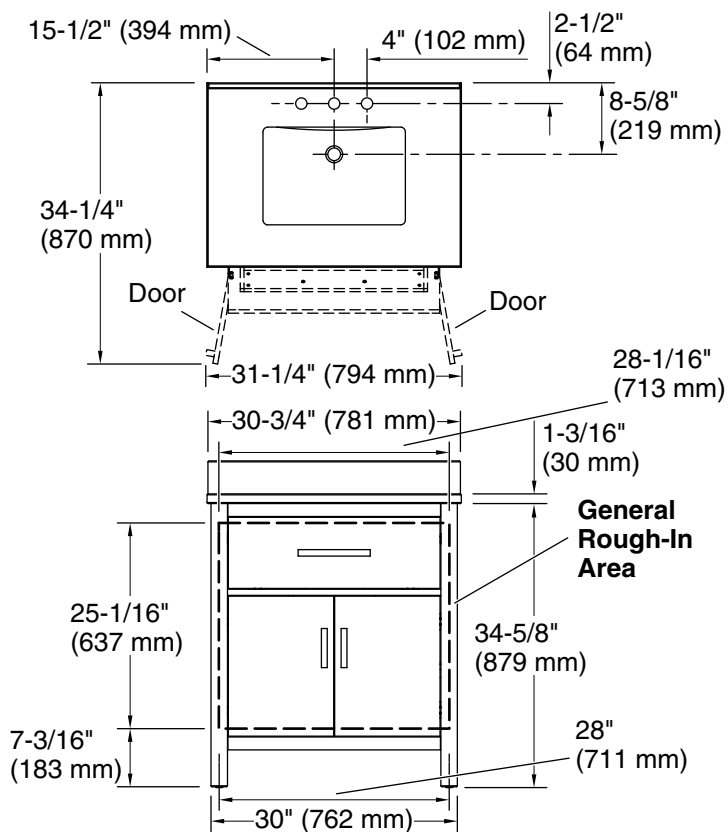

Technical Information

All product dimensions are nominal.

Lighting included: No

Notes

Install this product according to the installation instructions.

Select the type of fastener based upon the wall material. Two 250 lb (113.4 kg) minimum load bearing fasteners are recommended.