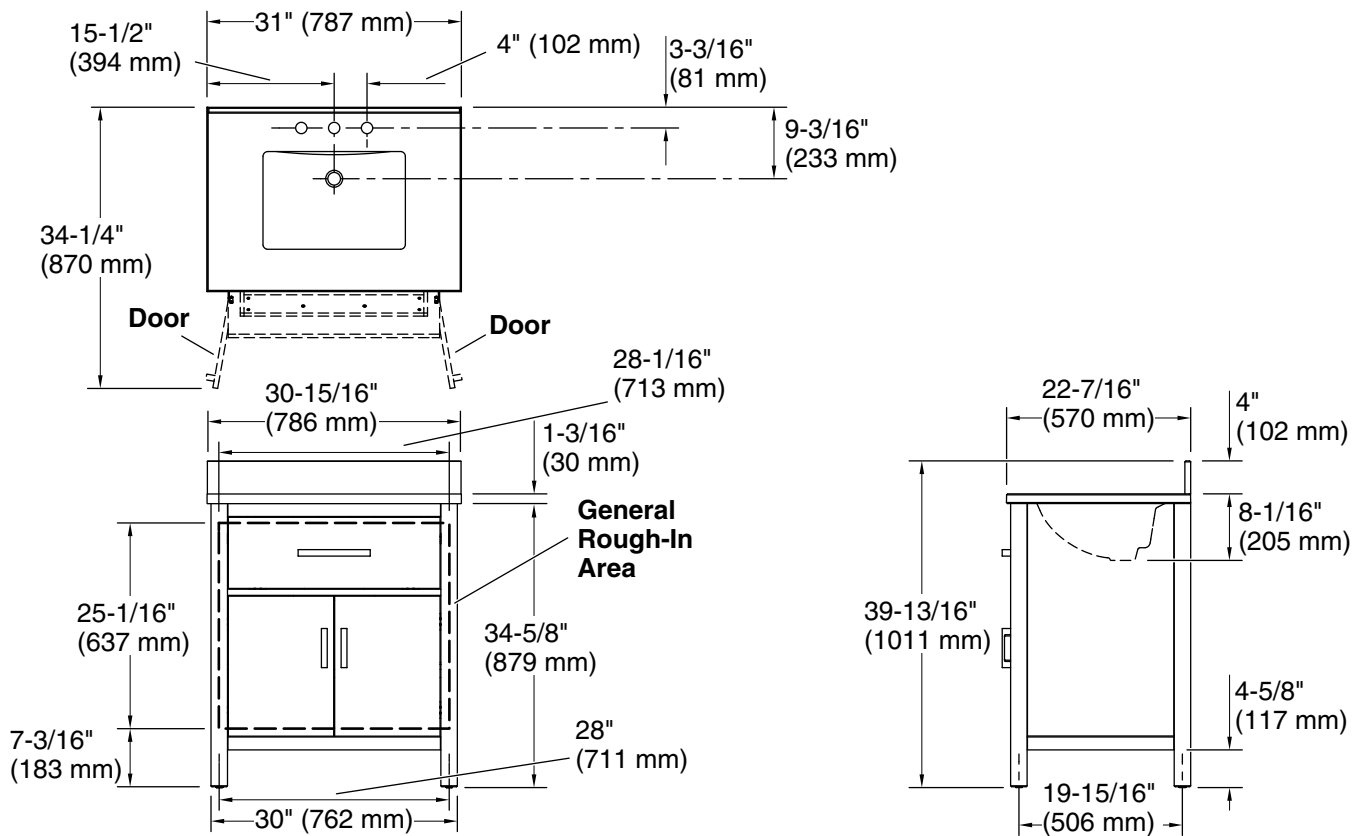

Technical Information

All product dimensions are nominal.

Lighting included: No

Notes

Install this product according to the installation instructions.

Select the type of fastener based upon the wall material. Two 250 lb (113.4 kg) minimum load bearing fasteners are recommended.