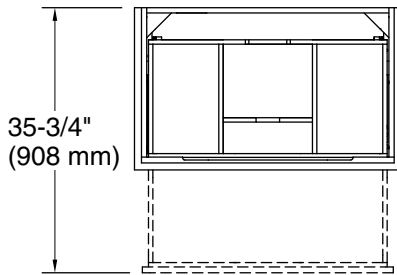

Technical Information

All product dimensions are nominal.

Lighting included: No

Notes

Install this product according to the installation instructions.