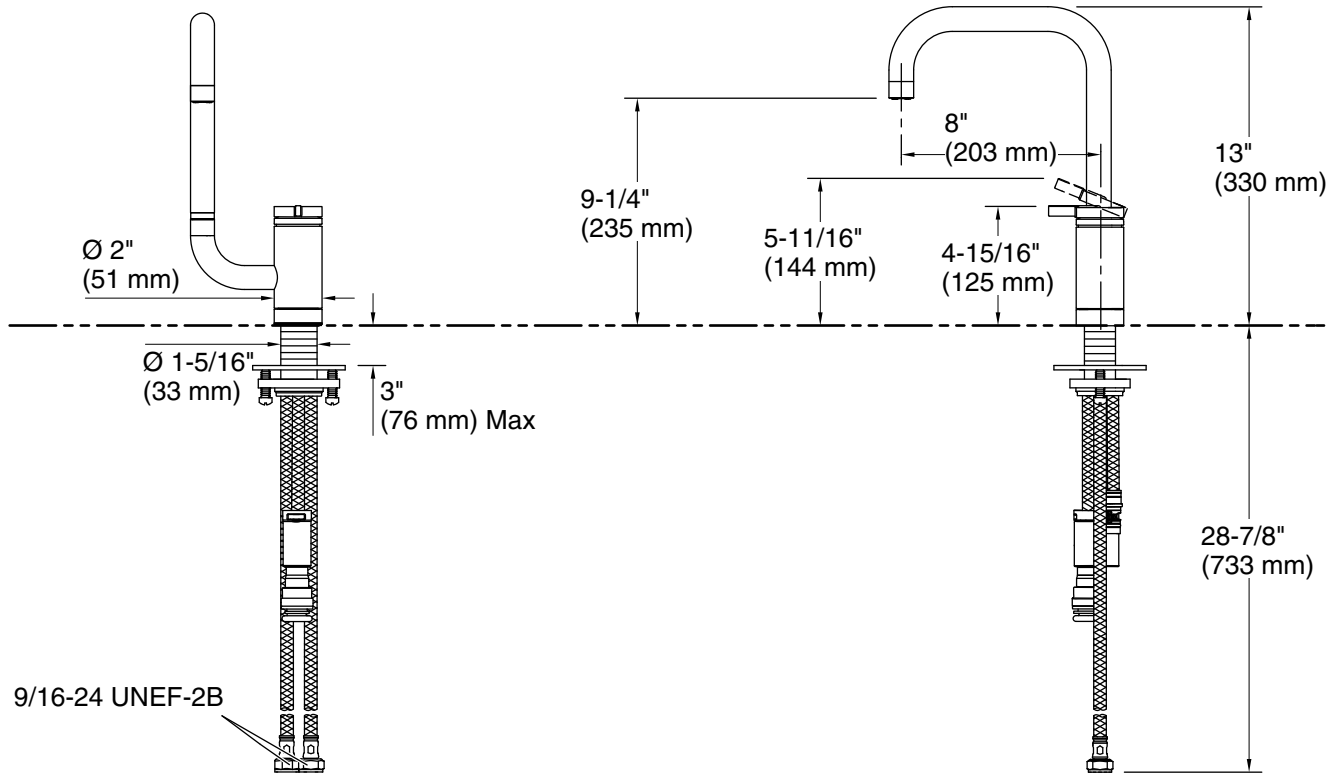

1-17-2026 22:21 - US/CA

THE BOLD LOOK
OF **KOHLER®**

Technical Information

All product dimensions are nominal.

Faucet flow rate: 1.5 gal/min (5.7 l/min)

Spout:

Spout reach: 8" (203 mm)

Notes